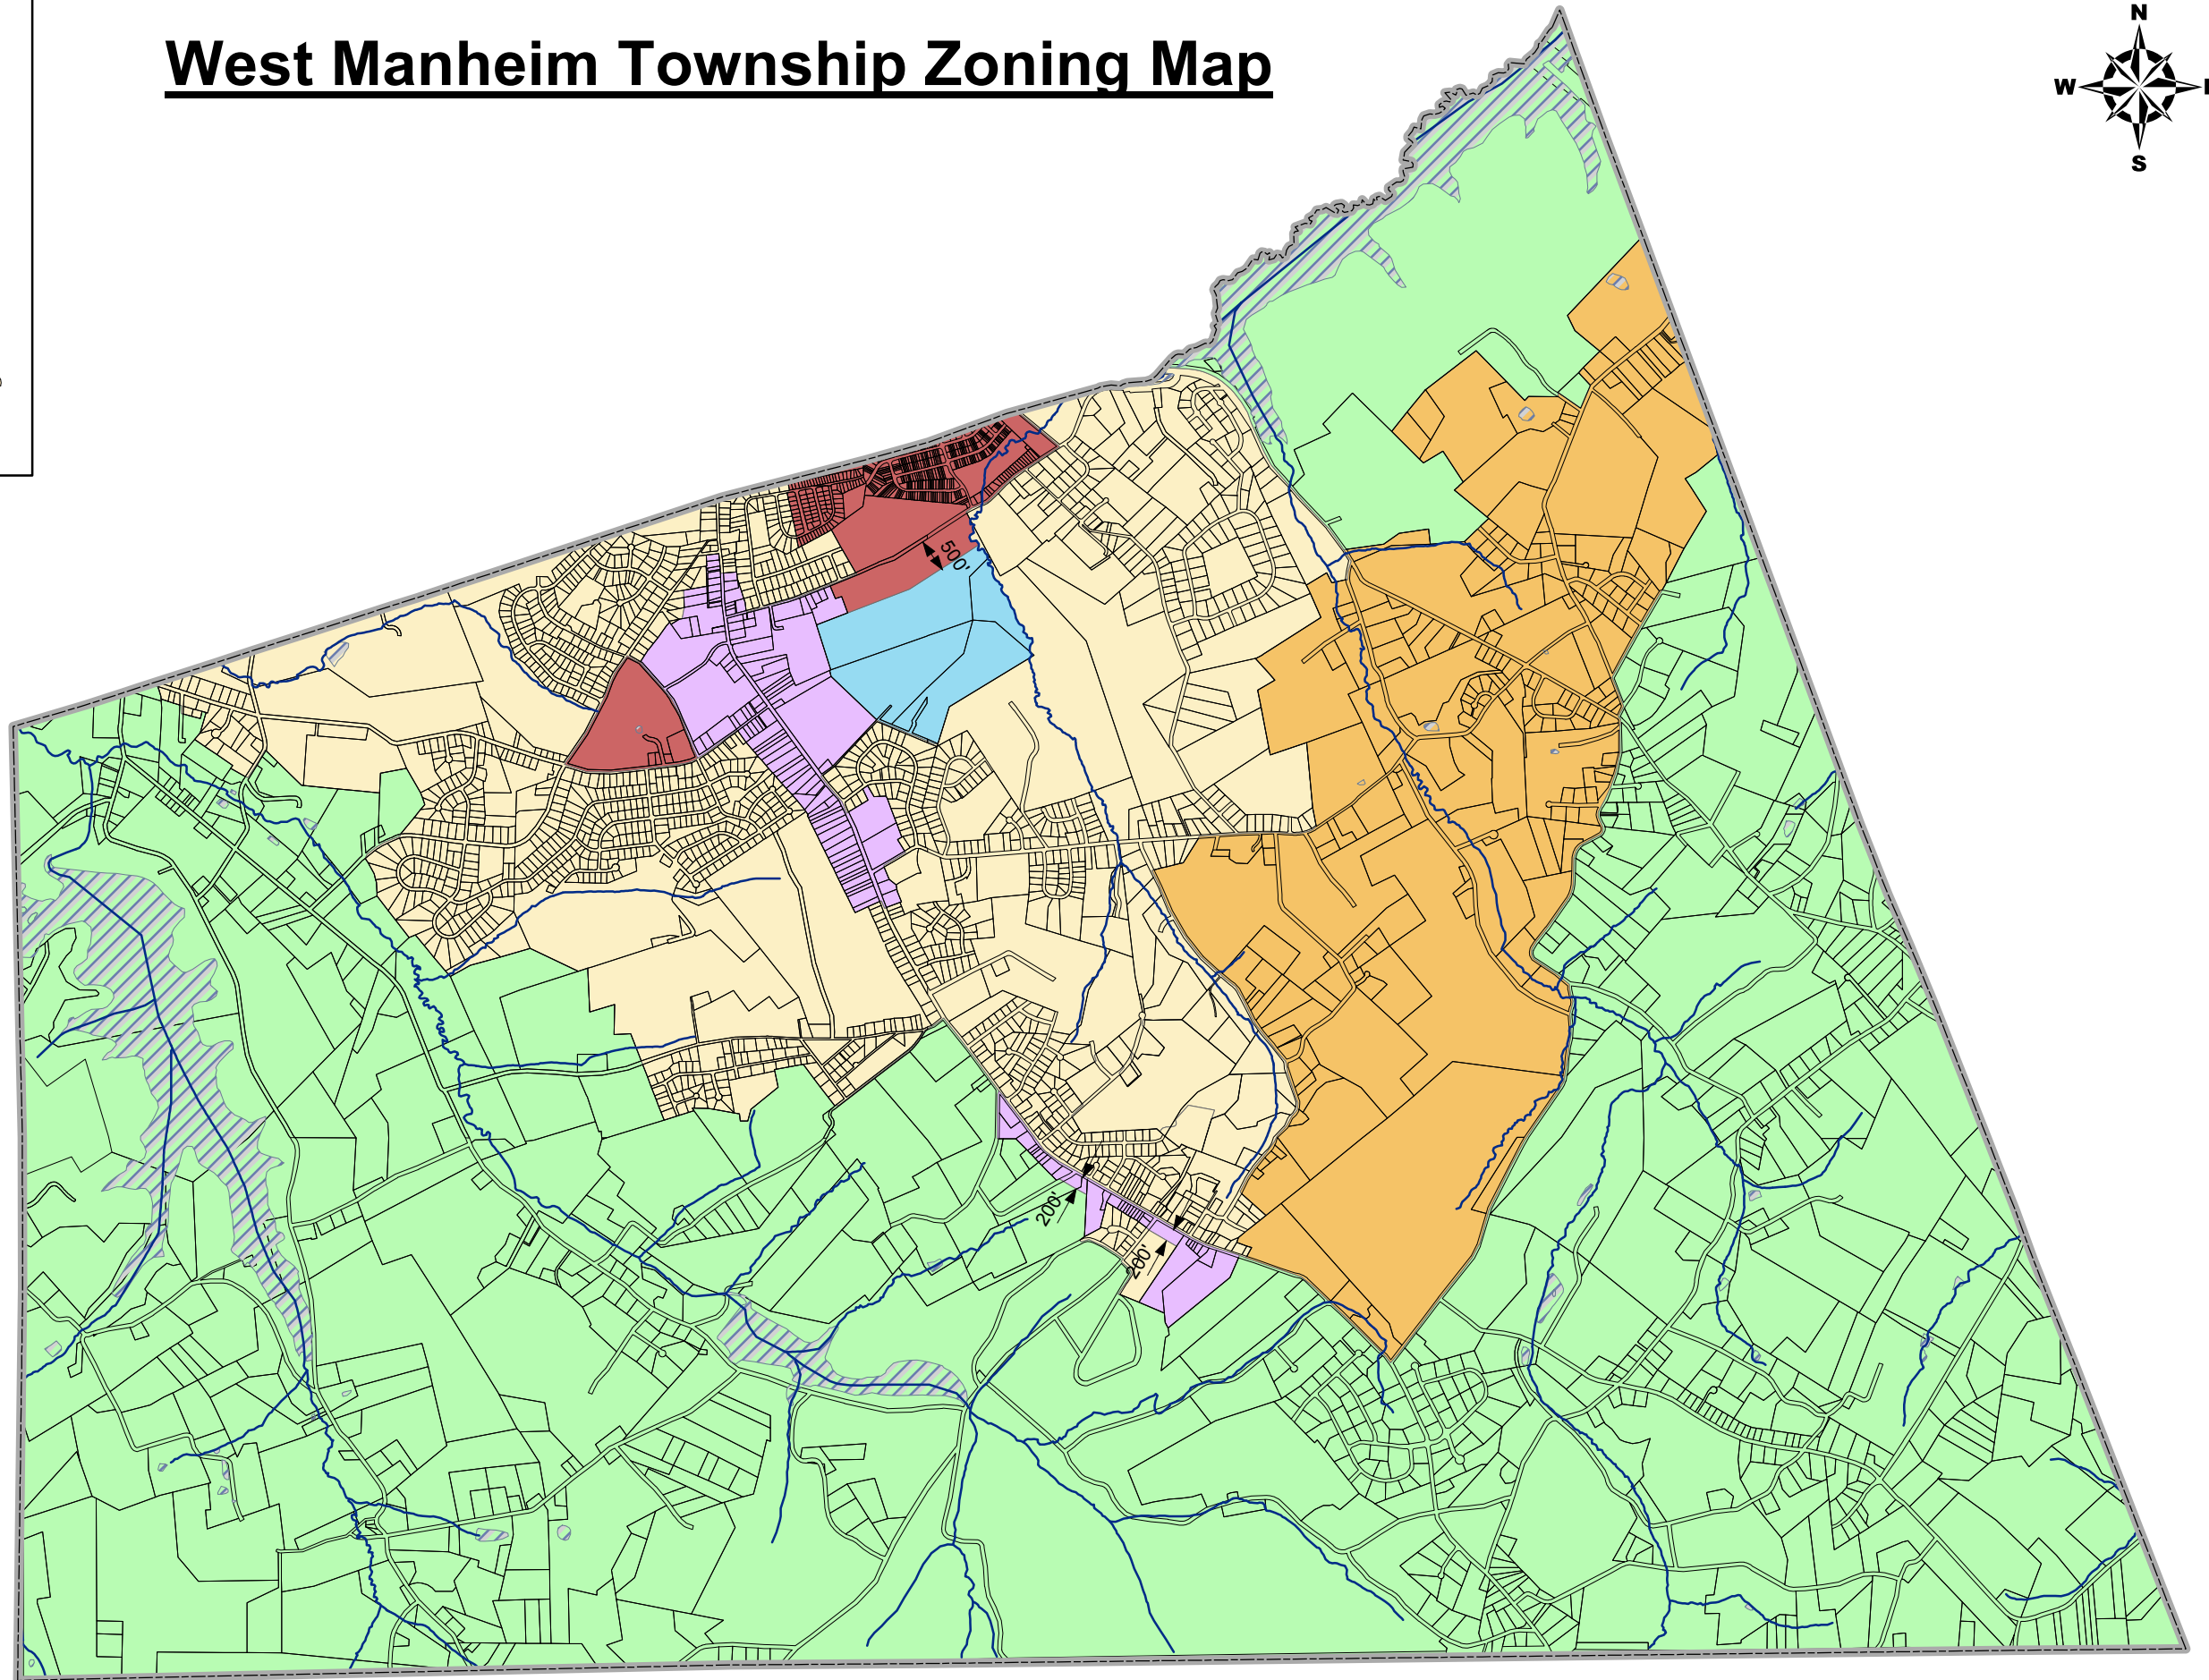

West Manheim Township Zoning Map

Location Map

West Manheim Township York County, Pennsylvania

Legend

- Township Boundary
- Streams
- Hydrology
- Parcels
- West Manheim Township Zoning**
- Residential (R)
- Farming (F)
- Commercial/ Industrial (C-I)
- Business Center (BC)
- Rural Resource (RR)
- Suburban Residential (SR)

10/21/2014

Base Mapping & Data: York County Planning Commission