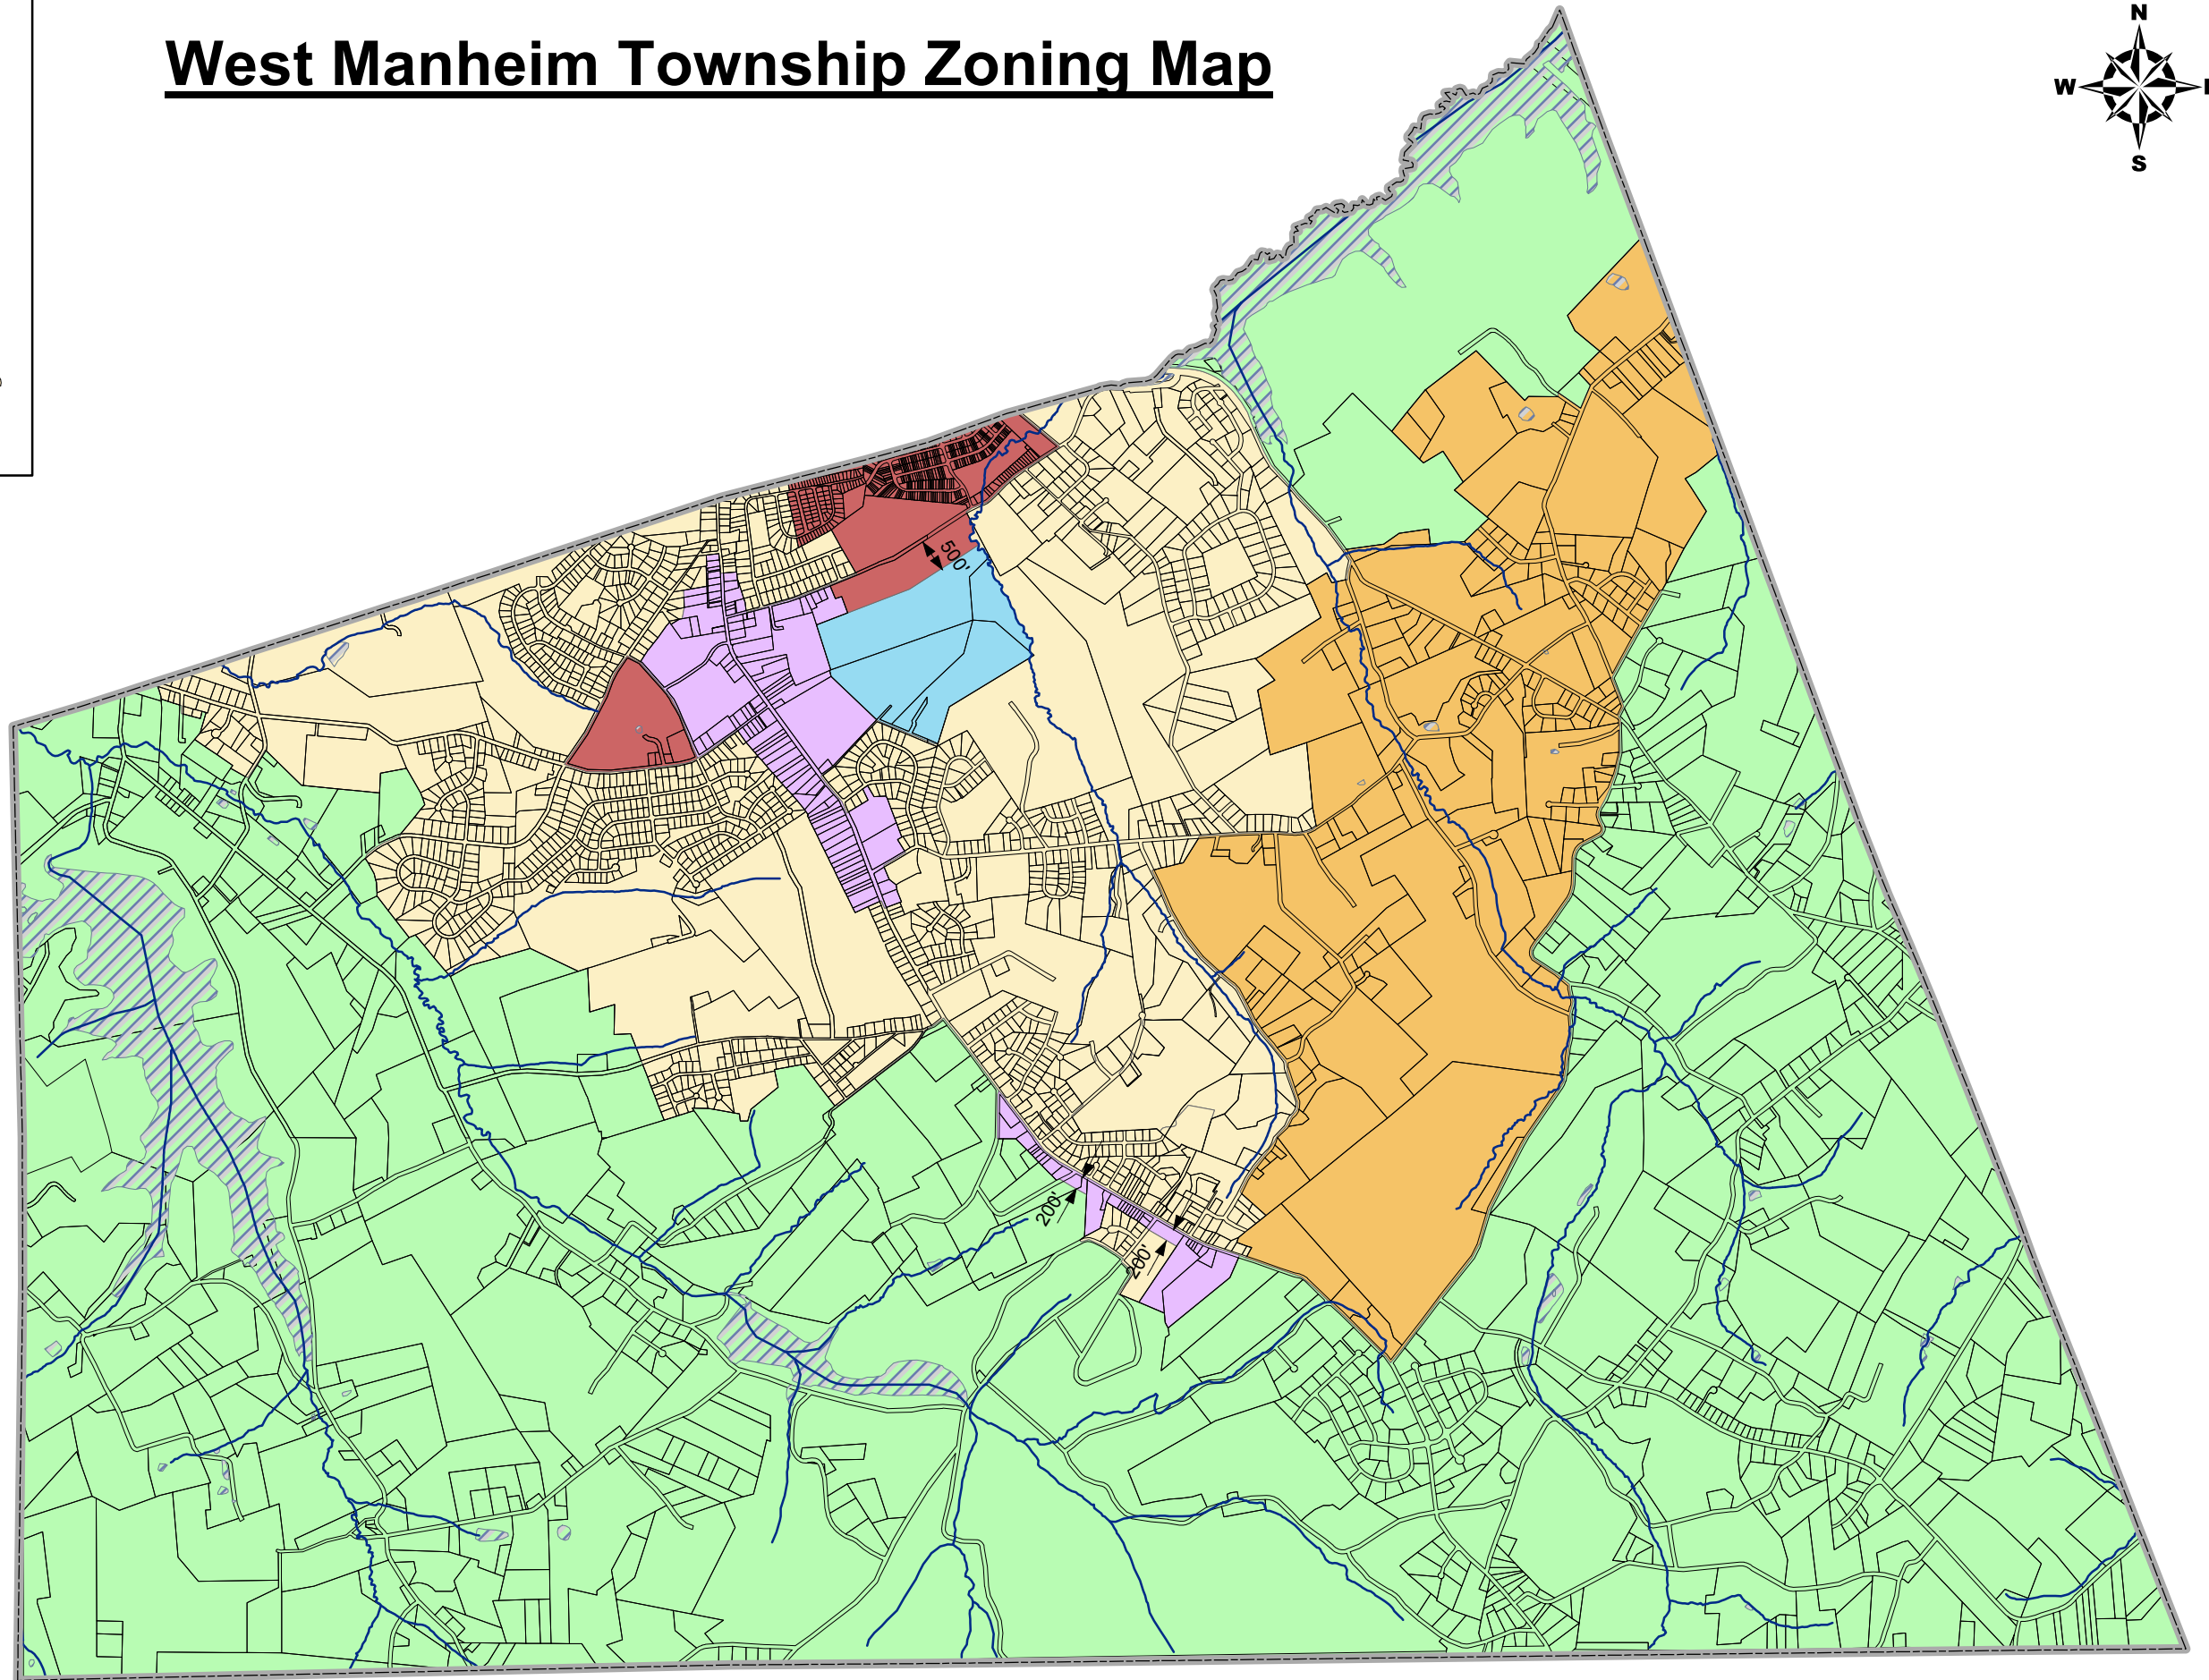

# West Manheim Township Zoning Map

**Location Map**

West Manheim Township York County, Pennsylvania

**Legend**

- Township Boundary
- Streams
- Hydrology
- Parcels
- West Manheim Township Zoning**
- Residential (R)
- Farming (F)
- Commercial/ Industrial (C-I)
- Business Center (BC)
- Rural Resource (RR)
- Suburban Residential (SR)

10/21/2014

Base Mapping & Data: York County Planning Commission