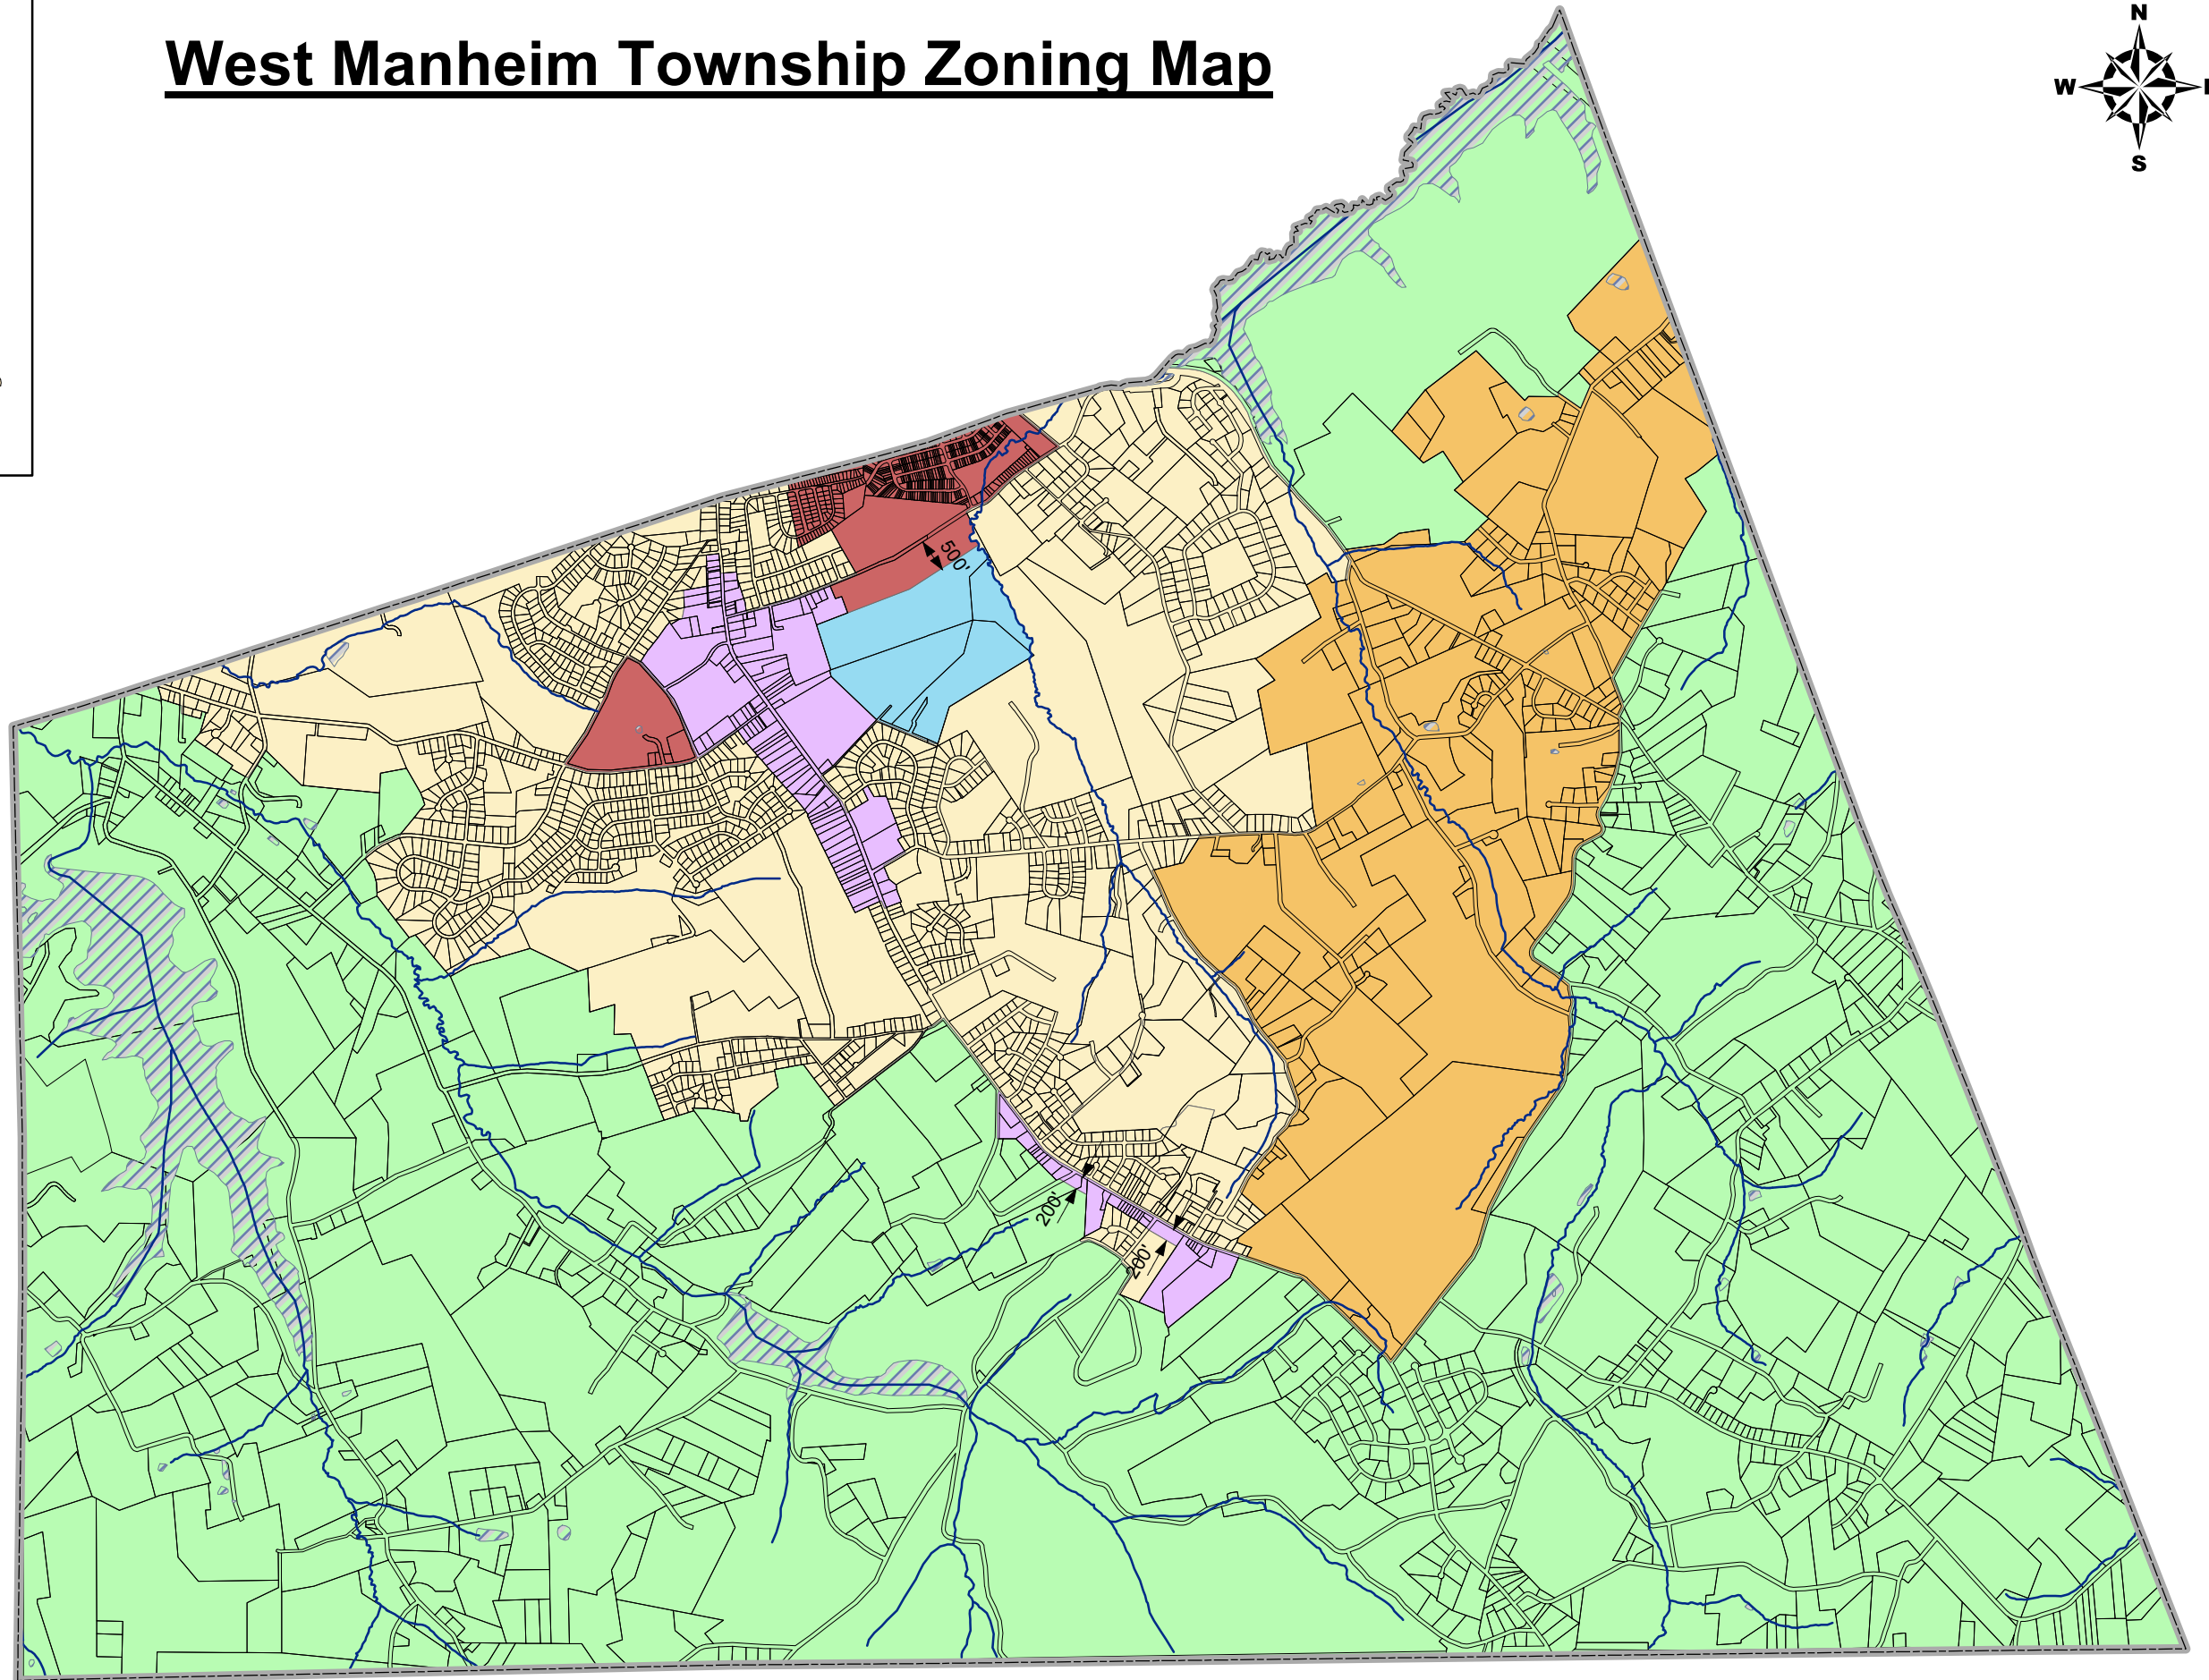

West Manheim Township Zoning Map

Location Map

West Manheim Township York County, Pennsylvania

Legend

- Township Boundary
- Streams
- Hydrology
- Parcels
- West Manheim Township Zoning**
- Residential (R)
- Farming (F)
- Commercial/ Industrial (C-I)
- Business Center (BC)
- Rural Resource (RR)
- Suburban Residential (SR)

10/21/2014

C.S. Davidson, Inc.
Excellence in Civil Engineering

Base Mapping & Data: York County Planning Commission