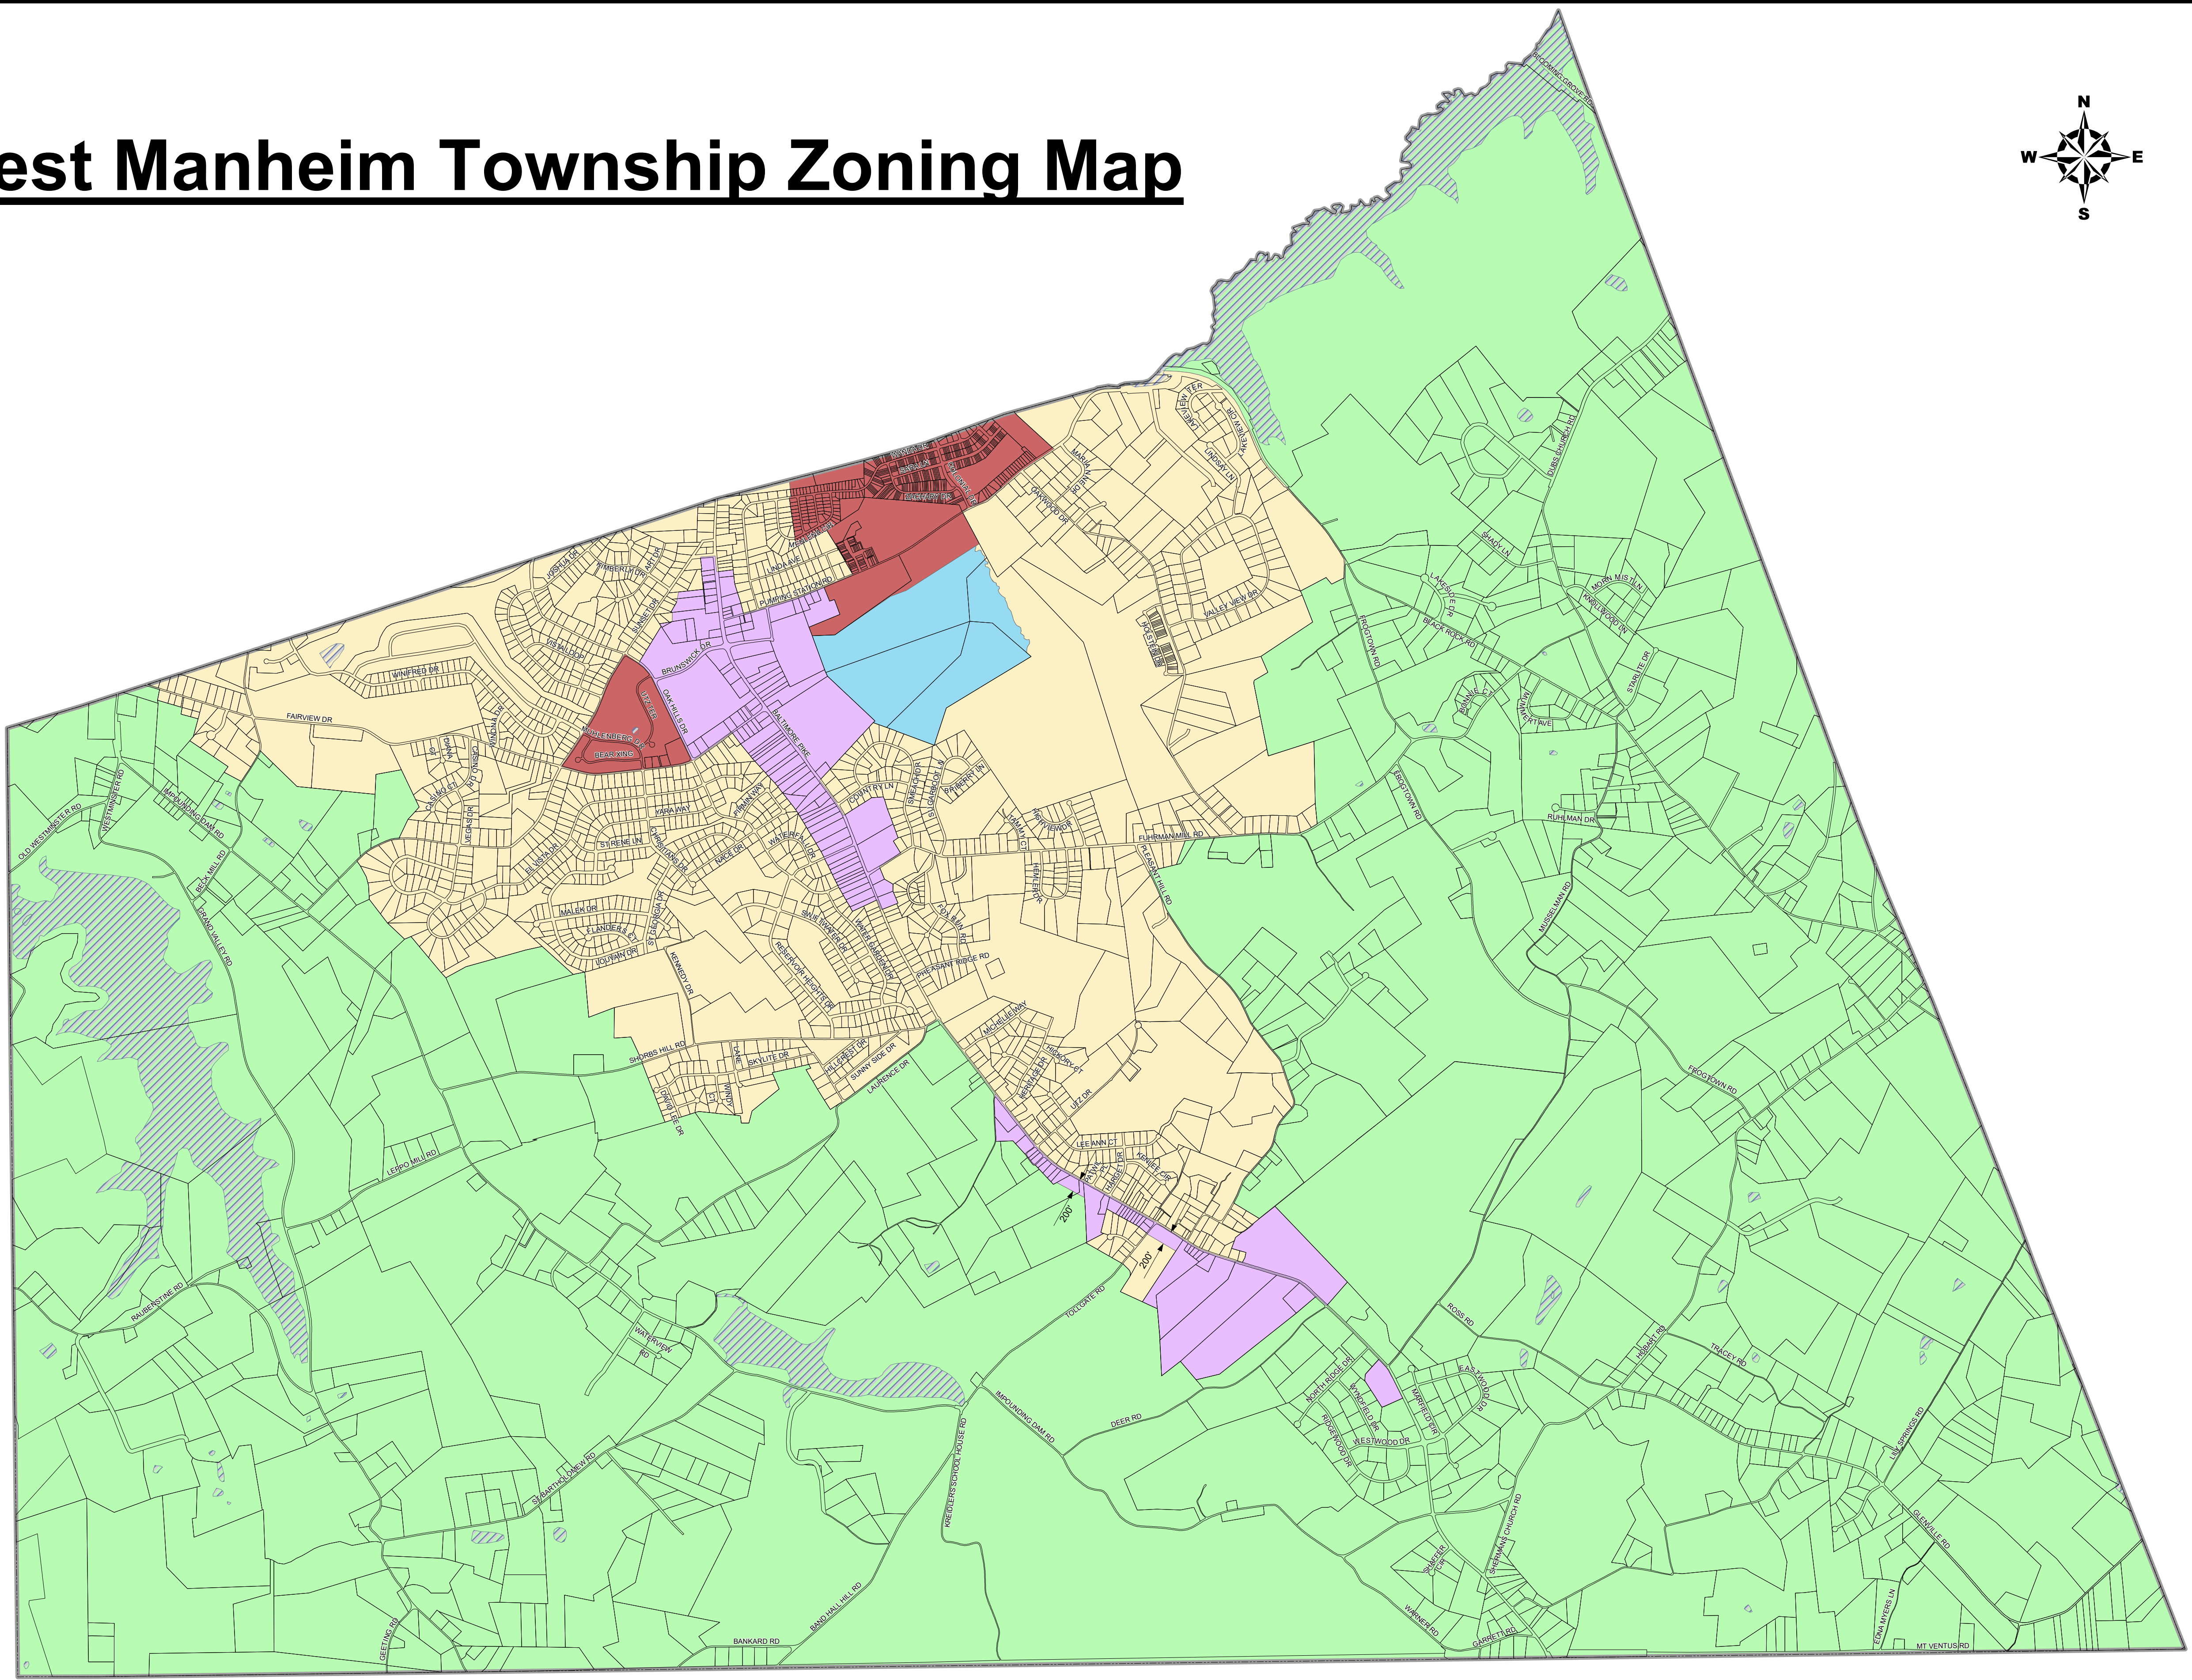

West Manheim Township Zoning Map

Legend

- Township Boundary
- Streams
- Water Bodies
- Parcels

West Manheim Township Zoning

- Residential (R)
- Farming (F)
- Commercial/ Industrial (C-I)
- Business Center (BC)
- Suburban Residential (SR)

6/16/2022
rev. 3/31/2023